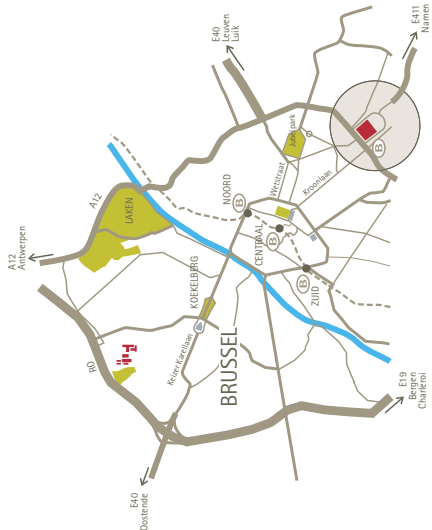

CAMPUS ETTERBEEK

Legende

B / C	Letteren en Wijsgeerte
	Recht en Criminologie
	Economische, Sociale en Politieke wetenschappen
	Solvay Business School
	Psychologische en Educatiewetenschappen
	IDLO (Interdisciplinaire vakgroep LerarenOpleiding)
	Bibliotheek
	Cursusdienst
D	Leslokalecomplex
	Infopoint studenten
	Centrum voor Volwassenonderwijs
E	Instituut voor TaalOnderwijs (ITO)
F / G	Institute for Molecular Biology
	Wetenschappen
	Zelfstudiecentrum B (wetenschappen)
K / Z	Ingeneurwetenschappen
L	Lichamelijke opvoeding en Kinesitherapie
	Sportopolis
M	Rectoraat en Administratie
P	Studentenwijk
Q	Aula
R	Restaurant
Y	Studentendiensten
	Gezondheidscentrum
Y'	Kultuurkoffie / Gallery