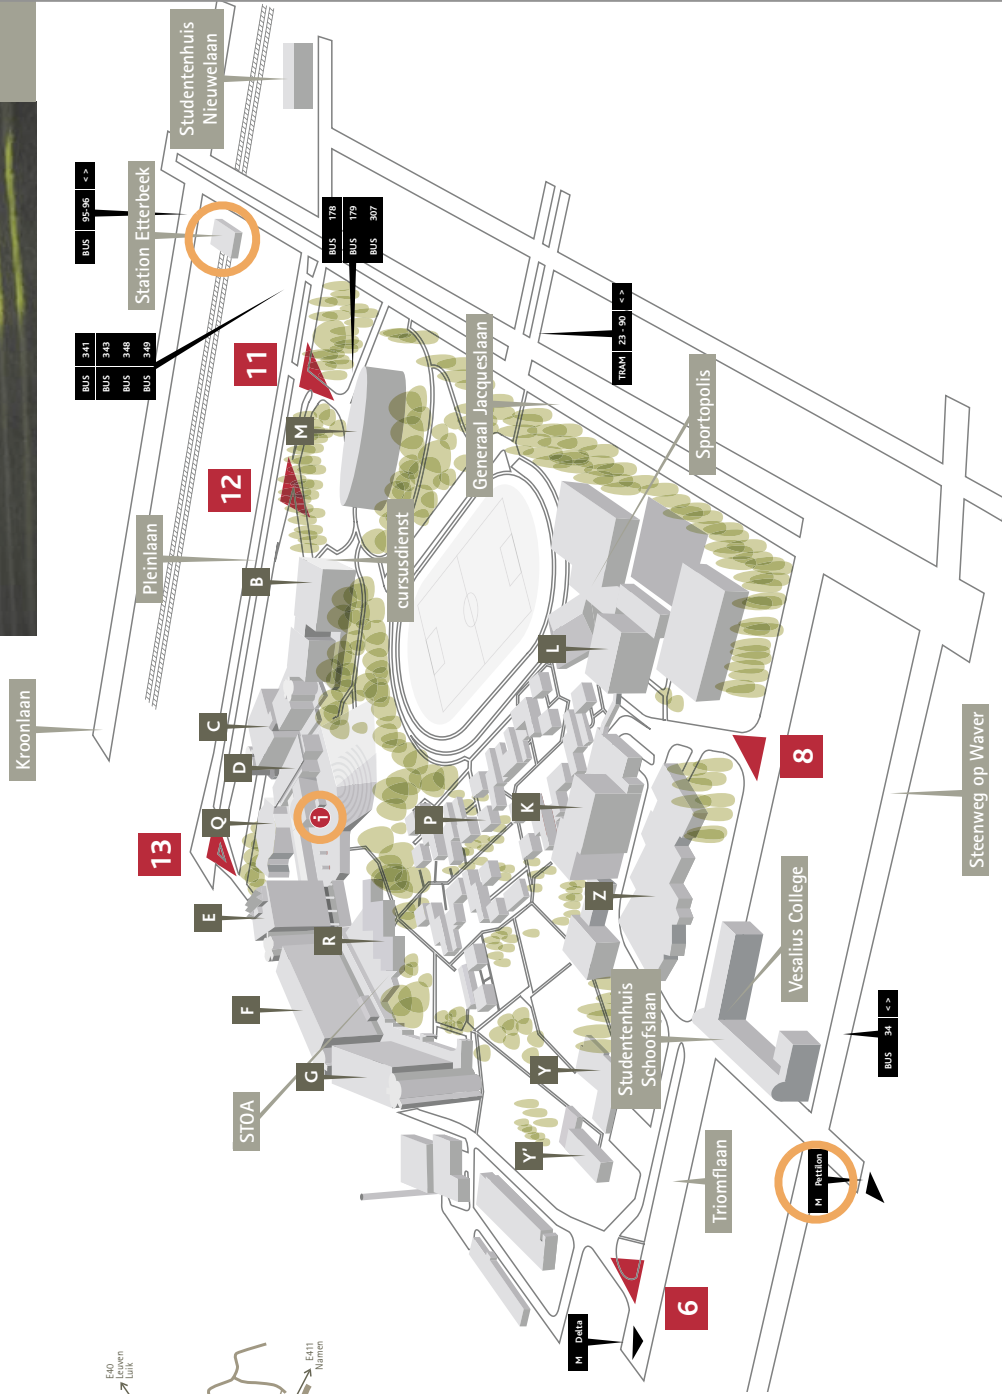

CAMPUS ETTERBEEK

Legende

B / C	Letteren en Wijsgeerte
	Recht en Criminologie
	Economische, Sociale en Politieke wetenschappen
	Solvay Business School
	Psychologische en Educatiewetenschappen
	IDLO (Interdisciplinaire vakgroep LerarenOpleiding)
	Bibliotheek
	Cursusdienst
D	Leslokalecomplex
	Infopoint studenten
	Centrum voor Volwassenonderwijs
E	Instituut voor TaalOnderwijs (ITO)
F / G	Institute for Molecular Biology
	Wetenschappen
	Zelfstudiecentrum B (wetenschappen)
K / Z	Ingeneurwetenschappen
L	Lichamelijke opvoeding en Kinesitherapie
	Sportopolis
M	Rectoraat en Administratie
P	Studentenwijk
Q	Aula
R	Restaurant
Y	Studentendiensten
	Gezondheidscentrum
Y'	Kultuurkoffie / Gallery