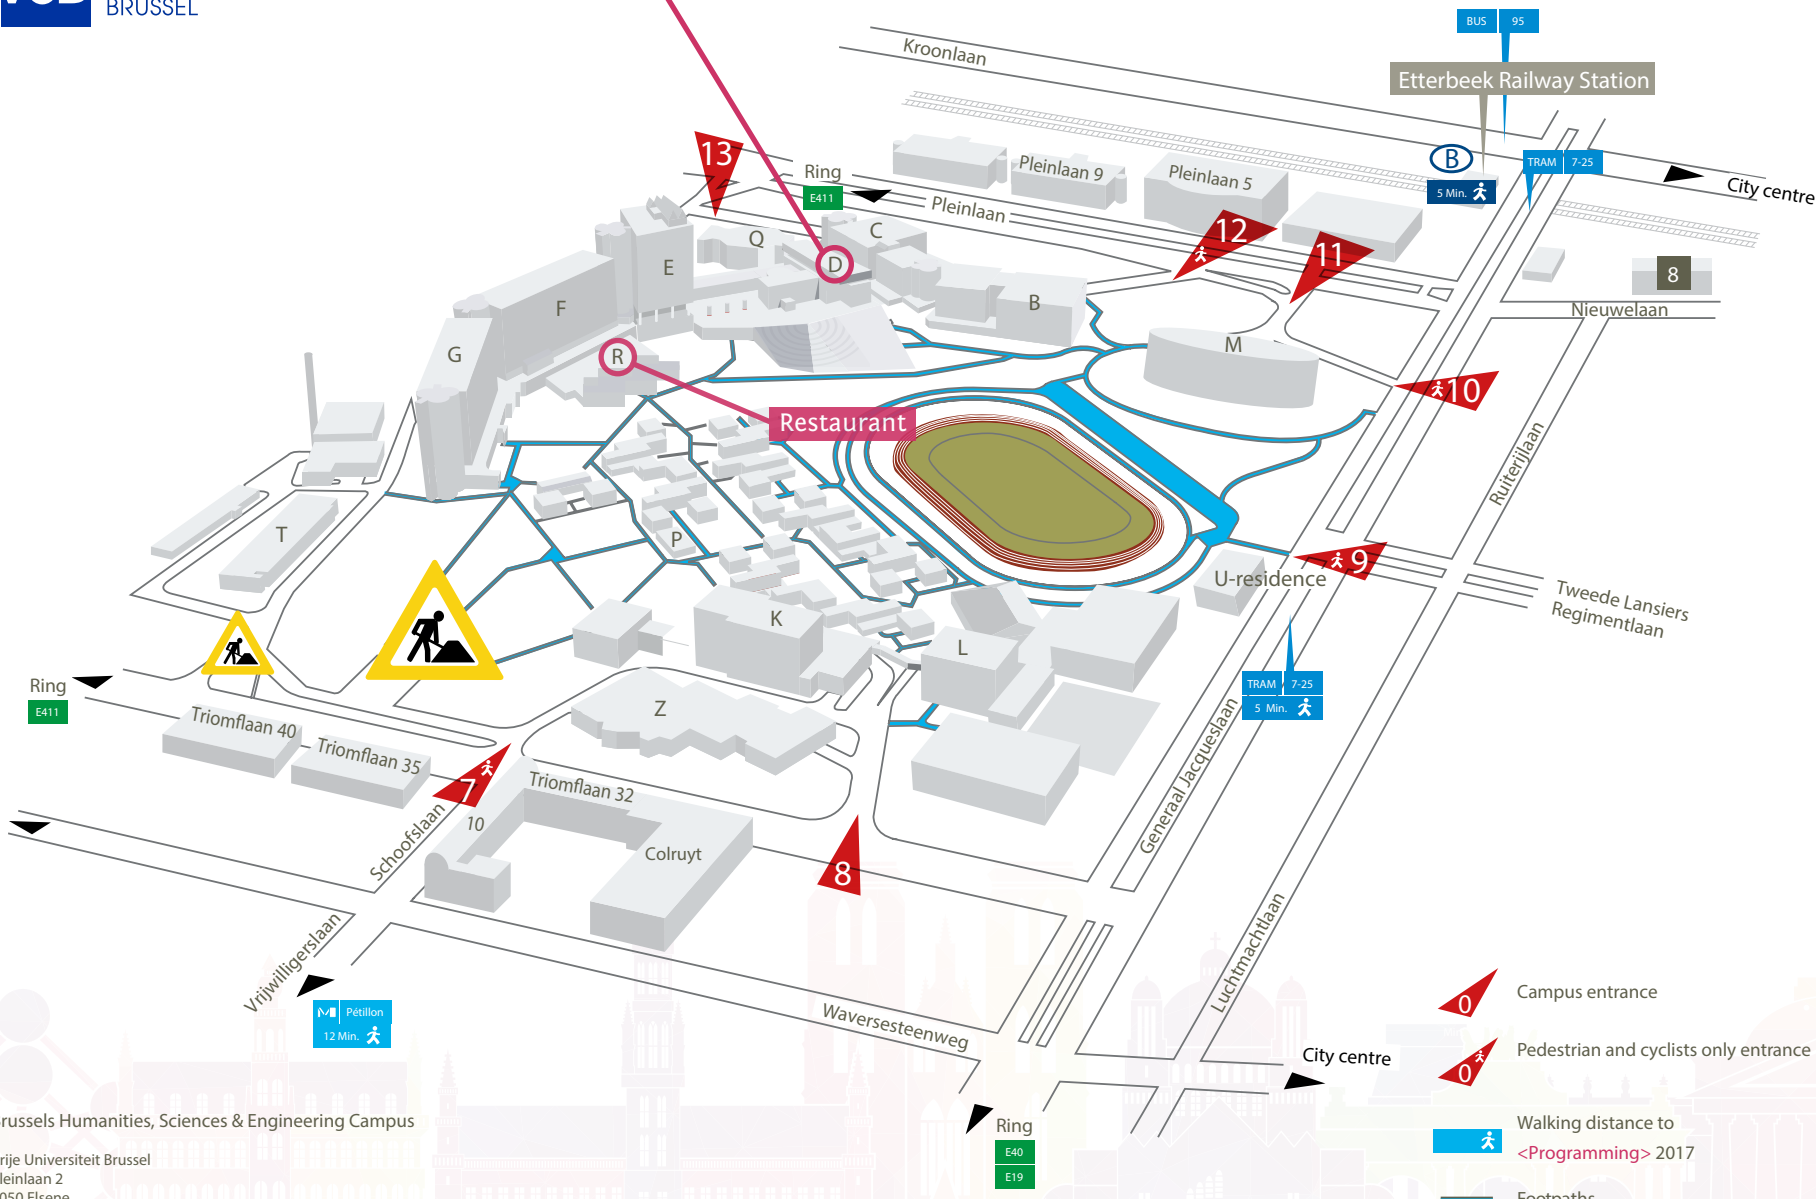

<Programming> 2017

Brussels Humanities, Sciences & Engineering Campus

Vrije Universiteit Brussel
Pleinlaan 2
1050 Elsene

-  Campus entrance
-  Pedestrian and cyclists only entrance
-  Walking distance to <Programming> 2017
-  Footpaths